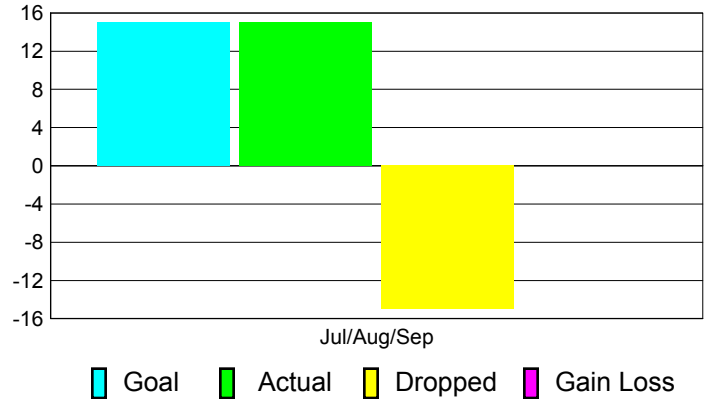

Membership Results 2012-2013

Goal, New, Dropped, Gain/Loss